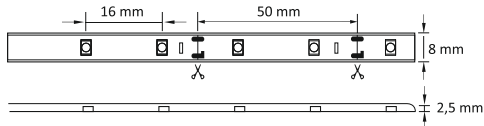

8  
W

16  
W

index: 302021; 301253; 301291; 301246; 301284

12V DC	24 W	300 LED SMD	120° ✕	25000h
≥12500 ON OFF				+5 +25 °C

IP20

IP44

index: 306524; 306531; 306500; 306517

12V DC	45 W	300 LED SMD	120° ✕	20000h
≥10000 ON OFF				+5 +25 °C