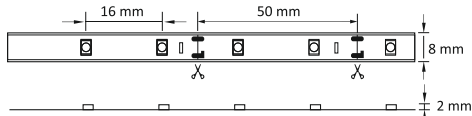

8  
W

16  
W

index: 302021; 301253; 301291; 301246; 301284

12V DC	24 W	300 LED SMD	120° ✕	25000h
≥12500 ON OFF				+5 +25 °C

IP20

IP44

index: 306524; 306531; 306500; 306517

12V DC	45 W	300 LED SMD	120° ✕	20000h
≥10000 ON OFF				+5 +25 °C