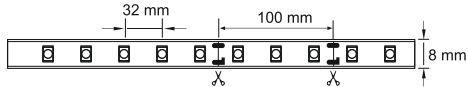

8  
W

16  
W

index: 302021; 301253; 301291; 301246; 301284

12V DC	24 W	300 LED SMD	120° ✕	25000h
≥12500 ON OFF				+5 +25 °C

IP20

IP44

index: 306524; 306531; 306500; 306517

12V DC	45 W	300 LED SMD	120° ✕	20000h
≥10000 ON OFF				+5 +25 °C