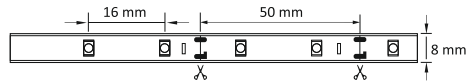

8  
W

16  
W

index: 302021; 301253; 301291; 301246; 301284

12V DC	24 W	300 LED SMD	120° ✕	25000h
≥12500 ON OFF				+5 +25 °C

IP20

IP44

index: 306524; 306531; 306500; 306517

12V DC	45 W	300 LED SMD	120° ✕	20000h
≥10000 ON OFF				+5 +25 °C